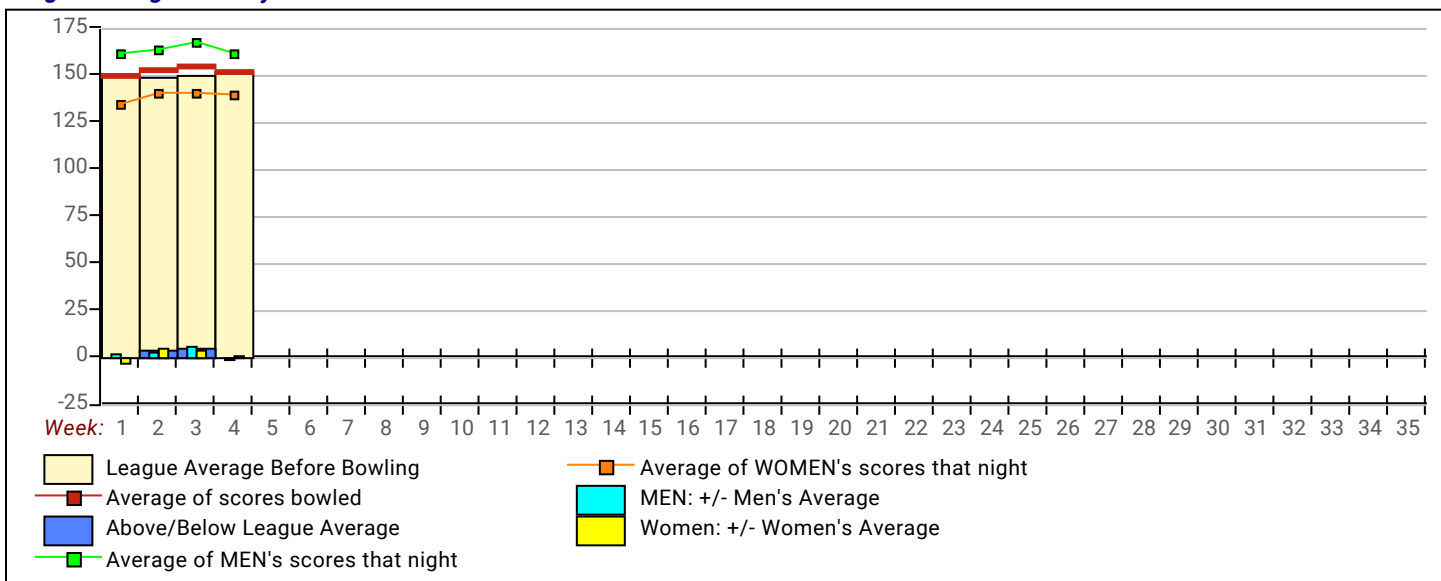

League Average Week-by-Week

Temporary Substitutes

Name	Avg HDCP	Pins	Gms	High Game	High Sers	HDCP Game	HDCP Sers	-1-	-2-	-3-	Total	HDCP Total
Ahmai Nakayama	bk127 83	392	3	134	392	217	641	128	130	134	392	641
Abby Hawkins	bk122 88	352	3	136	352	224	616				0	0
Chris Livingston	bk180 36	0	0	0	0						0	0
Andreia Livingston	bk111 98	0	0	0	0						0	0
Kim Livingston	bk113 96	0	0	0	0						0	0
Harry Livingston	bk147 65	0	0	0	0						0	0